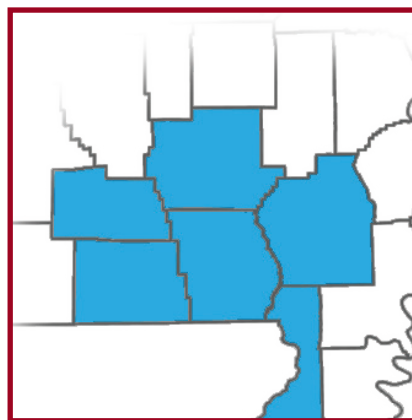

to a 24/7 online, local news source.

The magazine-style newspaper will be a 16-page, full-color, four-column, newspaper distributed each Thursday.

DISTRIBUTION

| | |
|-----------------|-------------|
| Butler County | 1600 papers |
| Stoddard County | 1300 papers |
| Dunklin County | 1300 papers |
| Ripley County | 300 papers |
| Carter County | 300 papers |
| Wayne County | 300 papers |